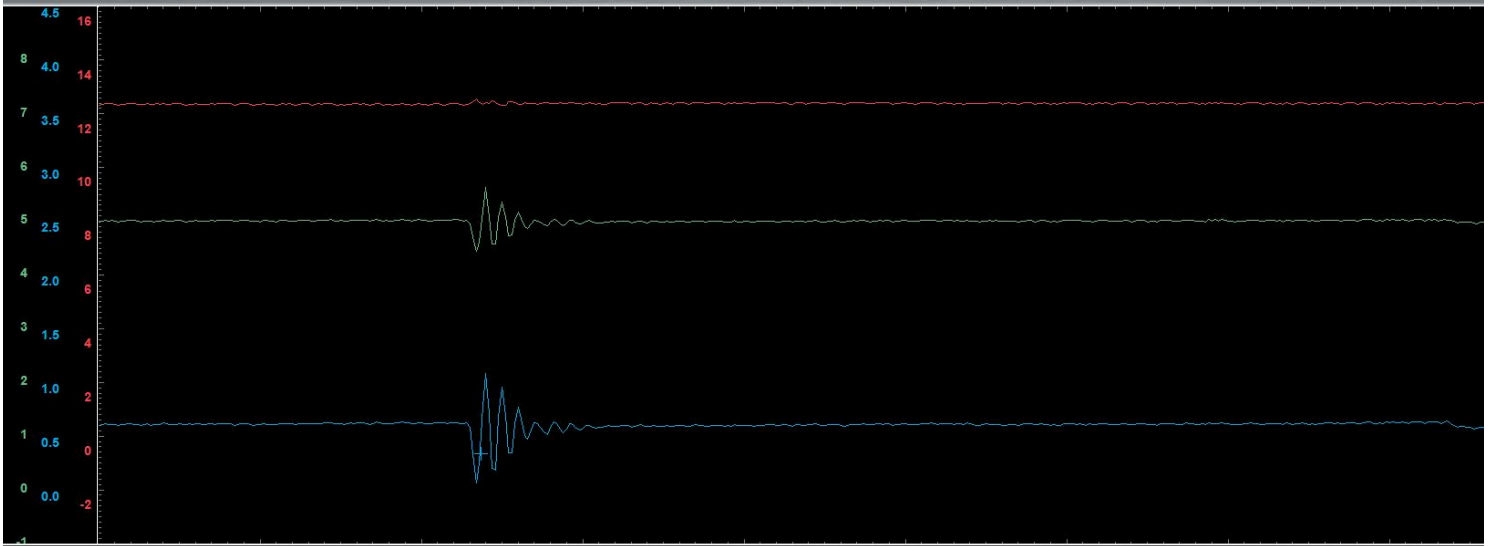

# 4 Channel Lab Scope

← Back   Setup   Data   Cursors   Refresh   File   Print

Profile	Channel	Probe	Peak Detect	Filter	Inverted	Coupling AC	Scale
	2						10 V
	3						5 V
	4						20 V
							1 ms

00:00:994

2016 Subaru Outback

12.9 V