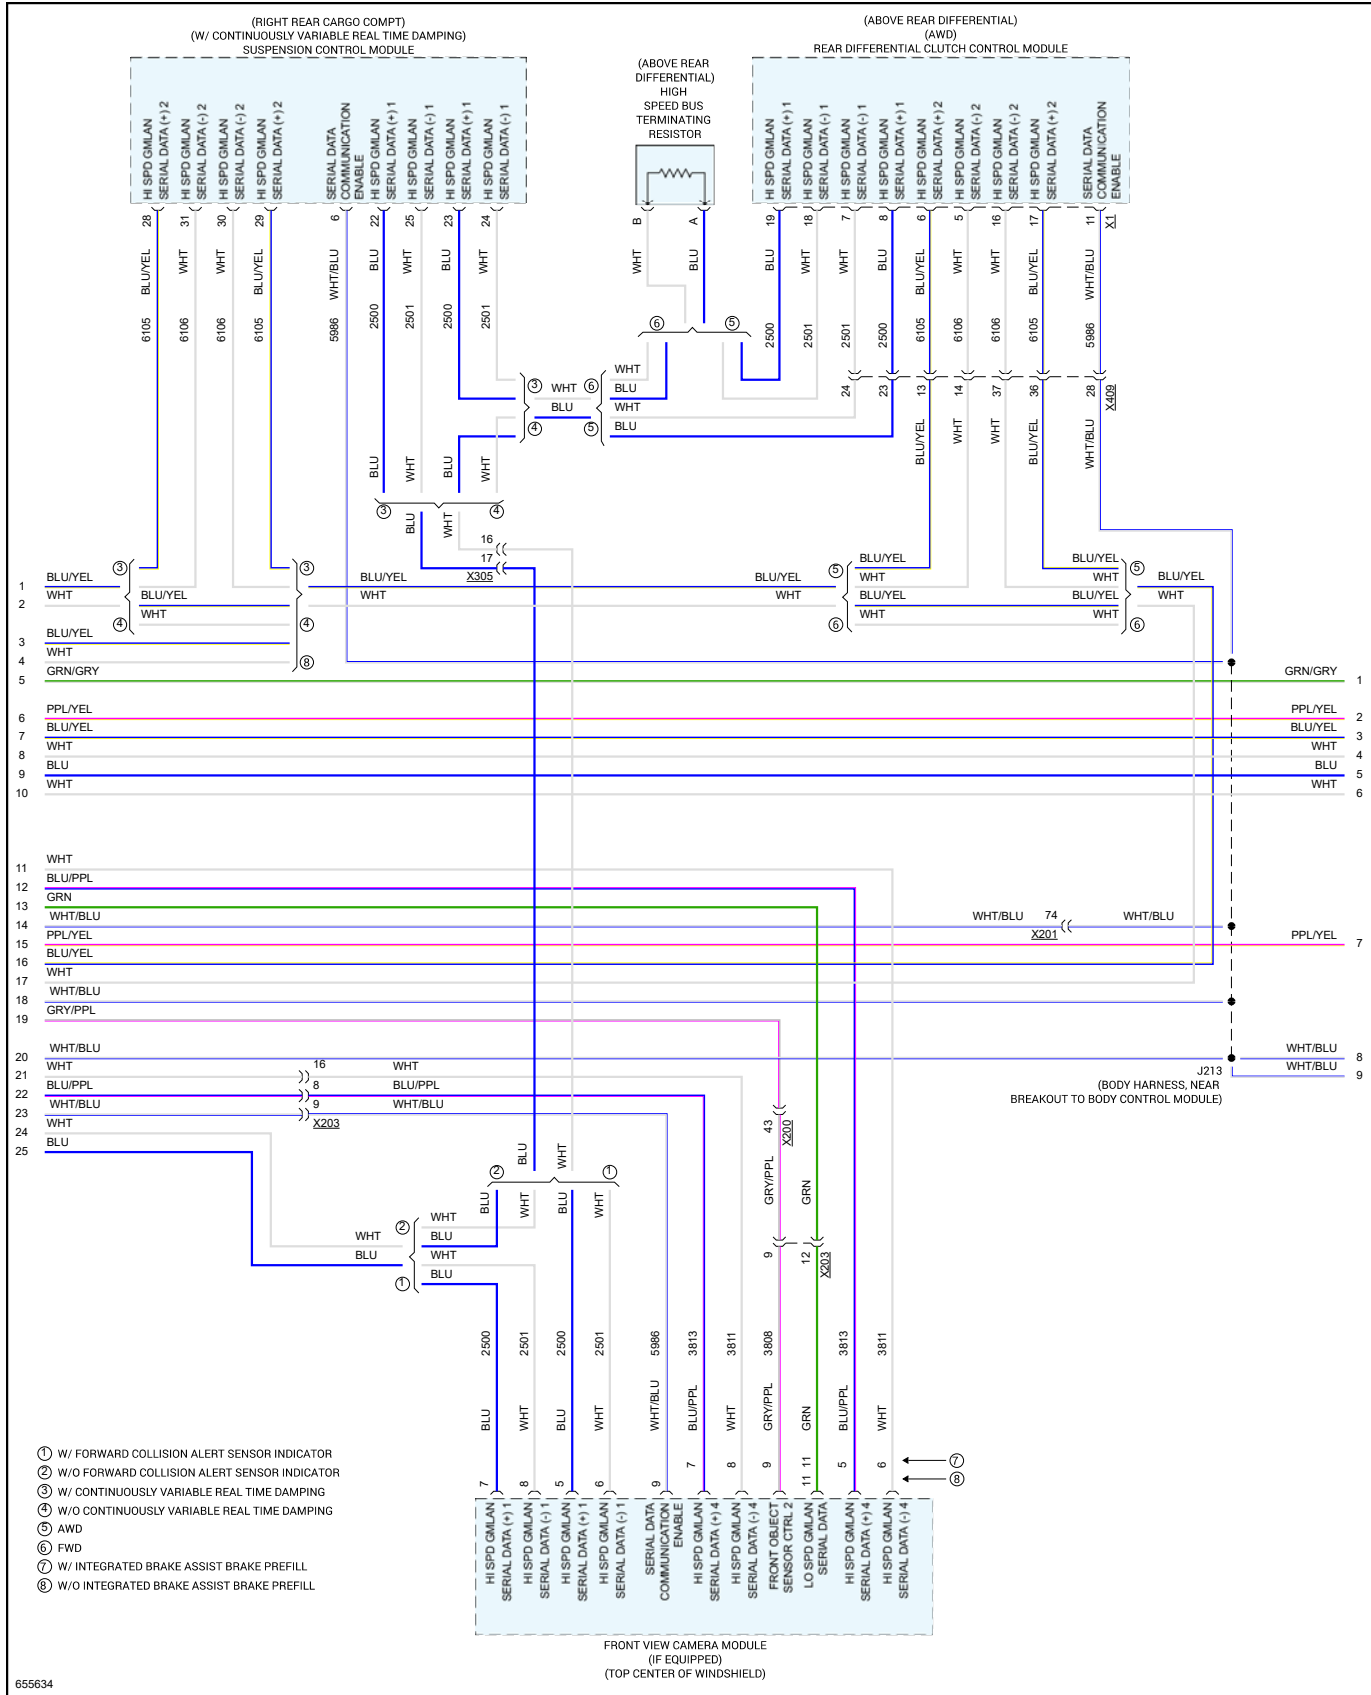

2019 Chevy Truck Traverse AWD V6-3.6L

Vehicle > Powertrain Management > Computers and Control Systems > Information Bus > Diagrams > Electrical - Interactive Color (Non OE)

Computer Data Lines - Page 4 of 7

2019 Chevy Truck Traverse AWD V6-3.6L

Vehicle > Powertrain Management > Computers and Control Systems > Information Bus > Diagrams > Electrical - Interactive Color (Non OE)

Computer Data Lines - Page 5 of 7

2019 Chevy Truck Traverse AWD V6-3.6L

Vehicle > Powertrain Management > Computers and Control Systems > Information Bus > Diagrams > Electrical - Interactive Color (Non OE)

Computer Data Lines - Page 6 of 7

2019 Chevy Truck Traverse AWD V6-3.6L

Vehicle > Powertrain Management > Computers and Control Systems > Information Bus > Diagrams > Electrical - Interactive Color (Non OE)

Computer Data Lines - Page 7 of 7