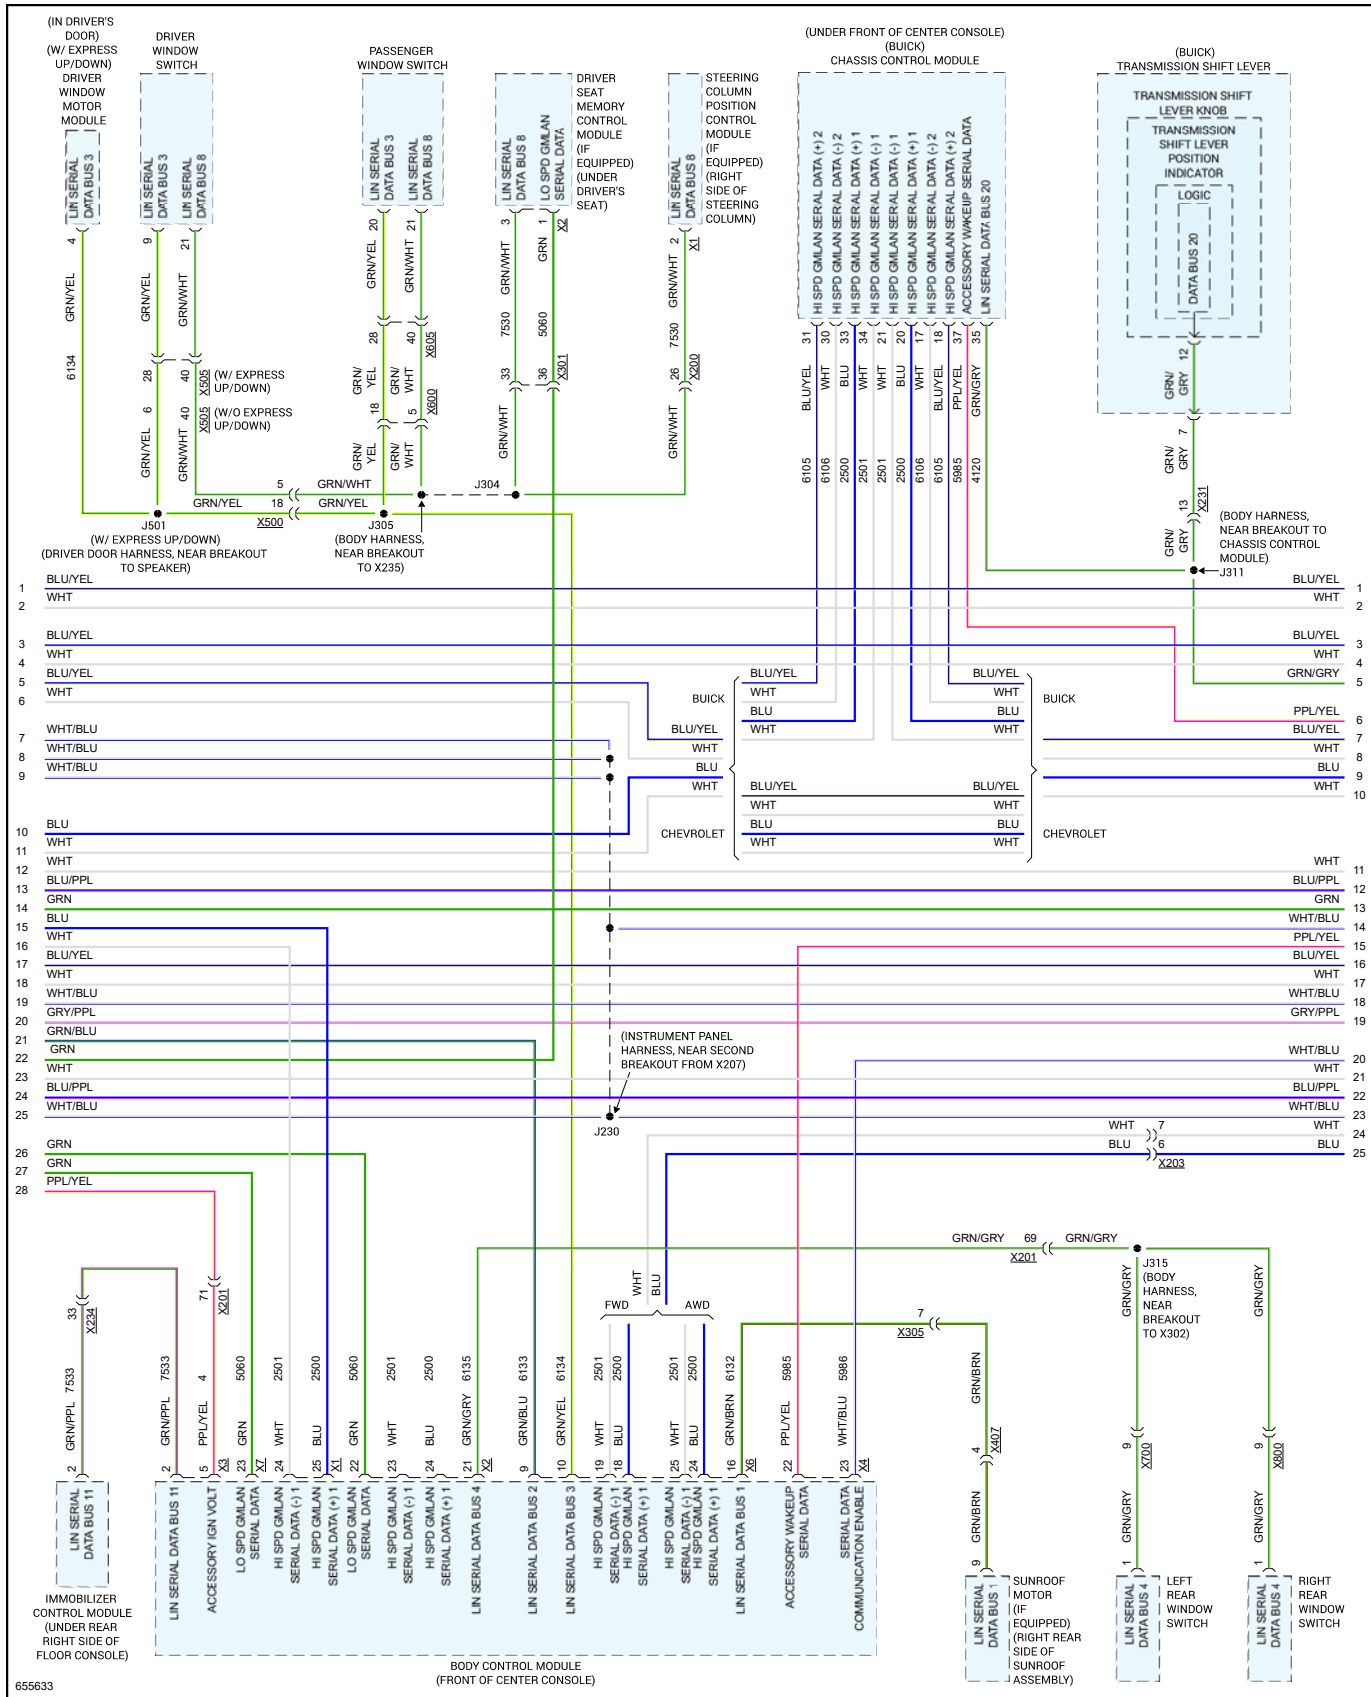

2019 Chevy Truck Traverse AWD V6-3.6L

Vehicle > Powertrain Management > Computers and Control Systems > Information Bus > Diagrams > Electrical - Interactive Color (Non OE)

Computer Data Lines - Page 3 of 7

2019 Chevy Truck Traverse AWD V6-3.6L

Vehicle > Powertrain Management > Computers and Control Systems > Information Bus > Diagrams > Electrical - Interactive Color (Non OE)

Computer Data Lines - Page 4 of 7

2019 Chevy Truck Traverse AWD V6-3.6L

Vehicle > Powertrain Management > Computers and Control Systems > Information Bus > Diagrams > Electrical - Interactive Color (Non OE)

Computer Data Lines - Page 5 of 7

2019 Chevy Truck Traverse AWD V6-3.6L

Vehicle > Powertrain Management > Computers and Control Systems > Information Bus > Diagrams > Electrical - Interactive Color (Non OE)

Computer Data Lines - Page 6 of 7