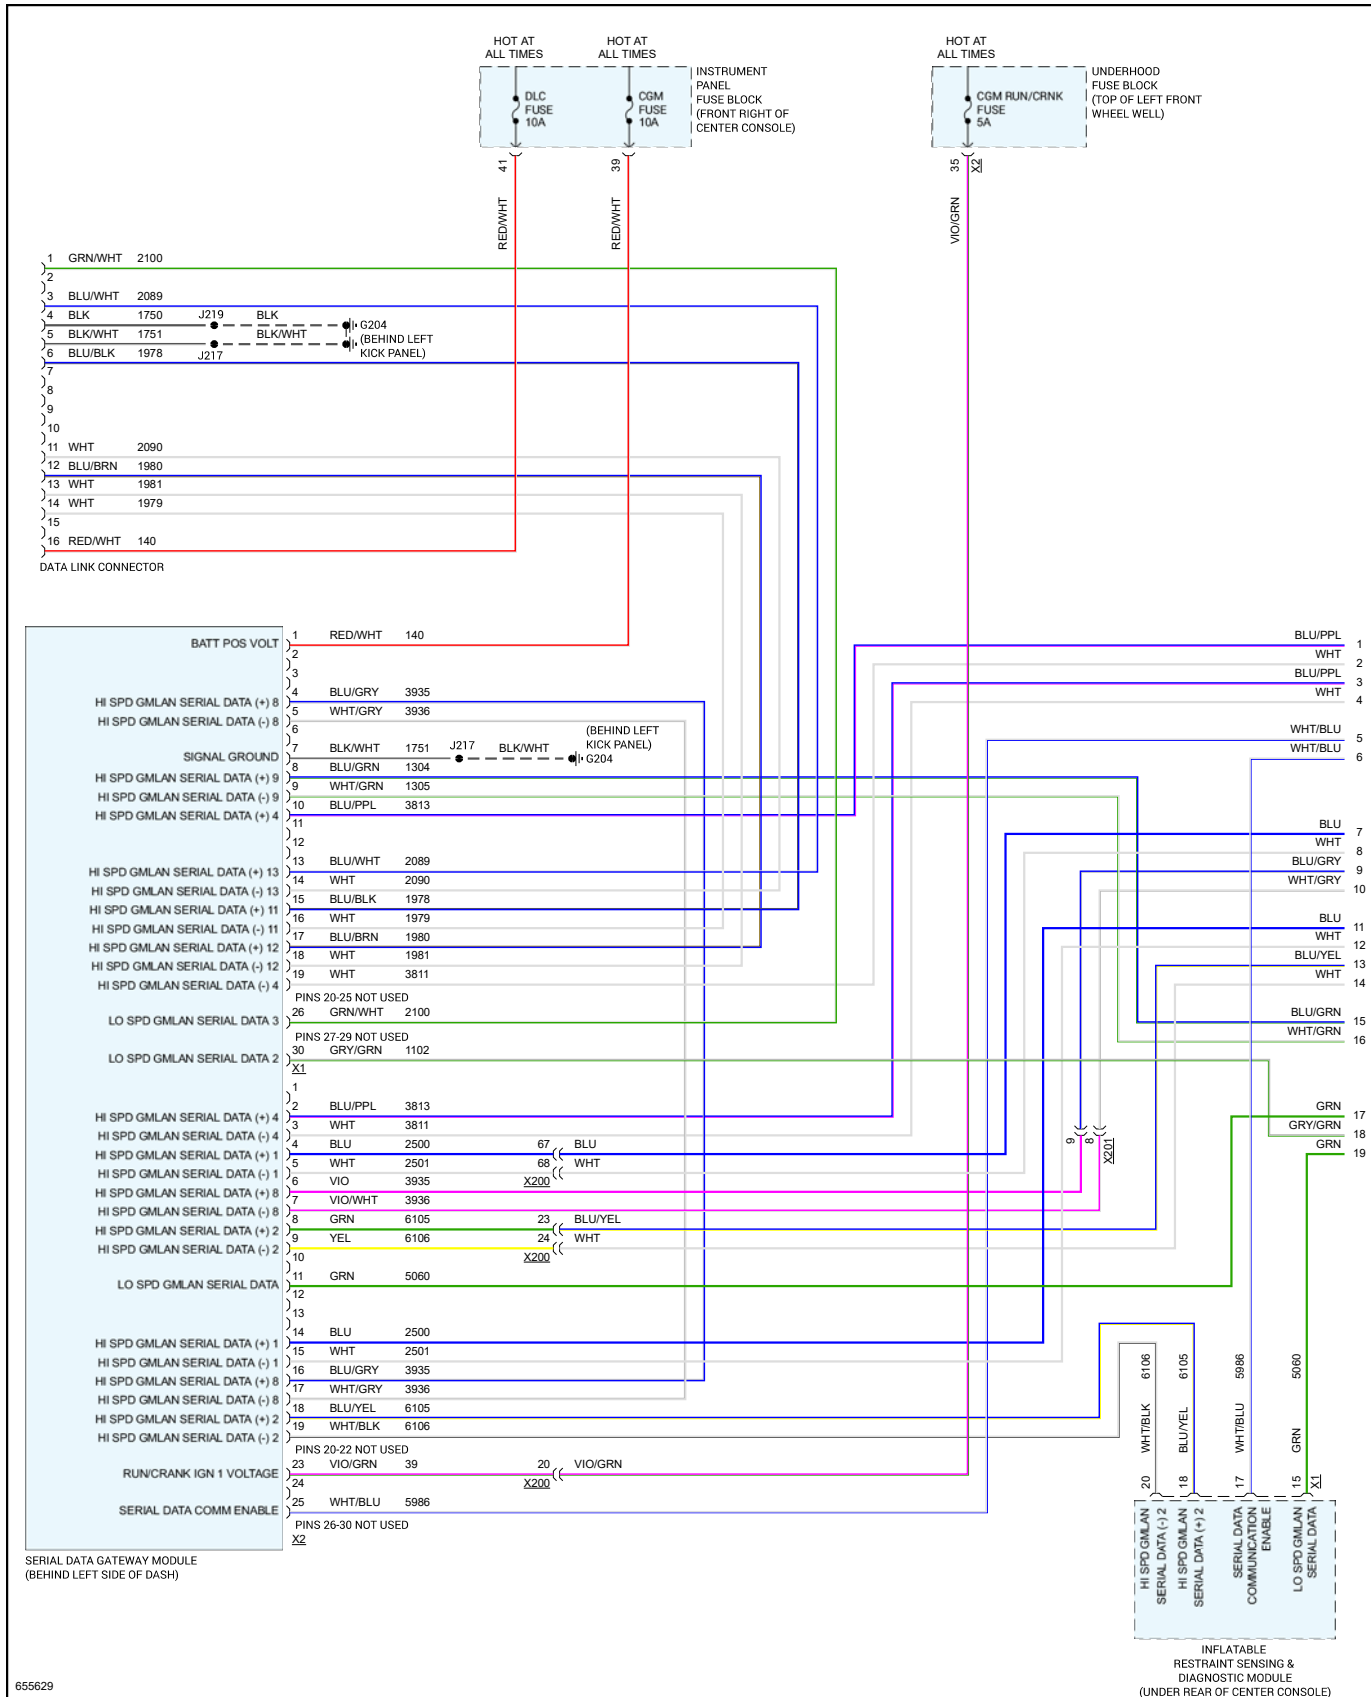

2019 Chevy Truck Traverse AWD V6-3.6L

Vehicle > Powertrain Management > Computers and Control Systems > Information Bus > Diagrams > Electrical - Interactive Color (Non OE)

Computer Data Lines - Page 1 of 7

2019 Chevy Truck Traverse AWD V6-3.6L

Vehicle > Powertrain Management > Computers and Control Systems > Information Bus > Diagrams > Electrical - Interactive Color (Non OE)

Computer Data Lines - Page 3 of 7

2019 Chevy Truck Traverse AWD V6-3.6L

Vehicle > Powertrain Management > Computers and Control Systems > Information Bus > Diagrams > Electrical - Interactive Color (Non OE)

Computer Data Lines - Page 4 of 7

2019 Chevy Truck Traverse AWD V6-3.6L

Vehicle > Powertrain Management > Computers and Control Systems > Information Bus > Diagrams > Electrical - Interactive Color (Non OE)

Computer Data Lines - Page 5 of 7