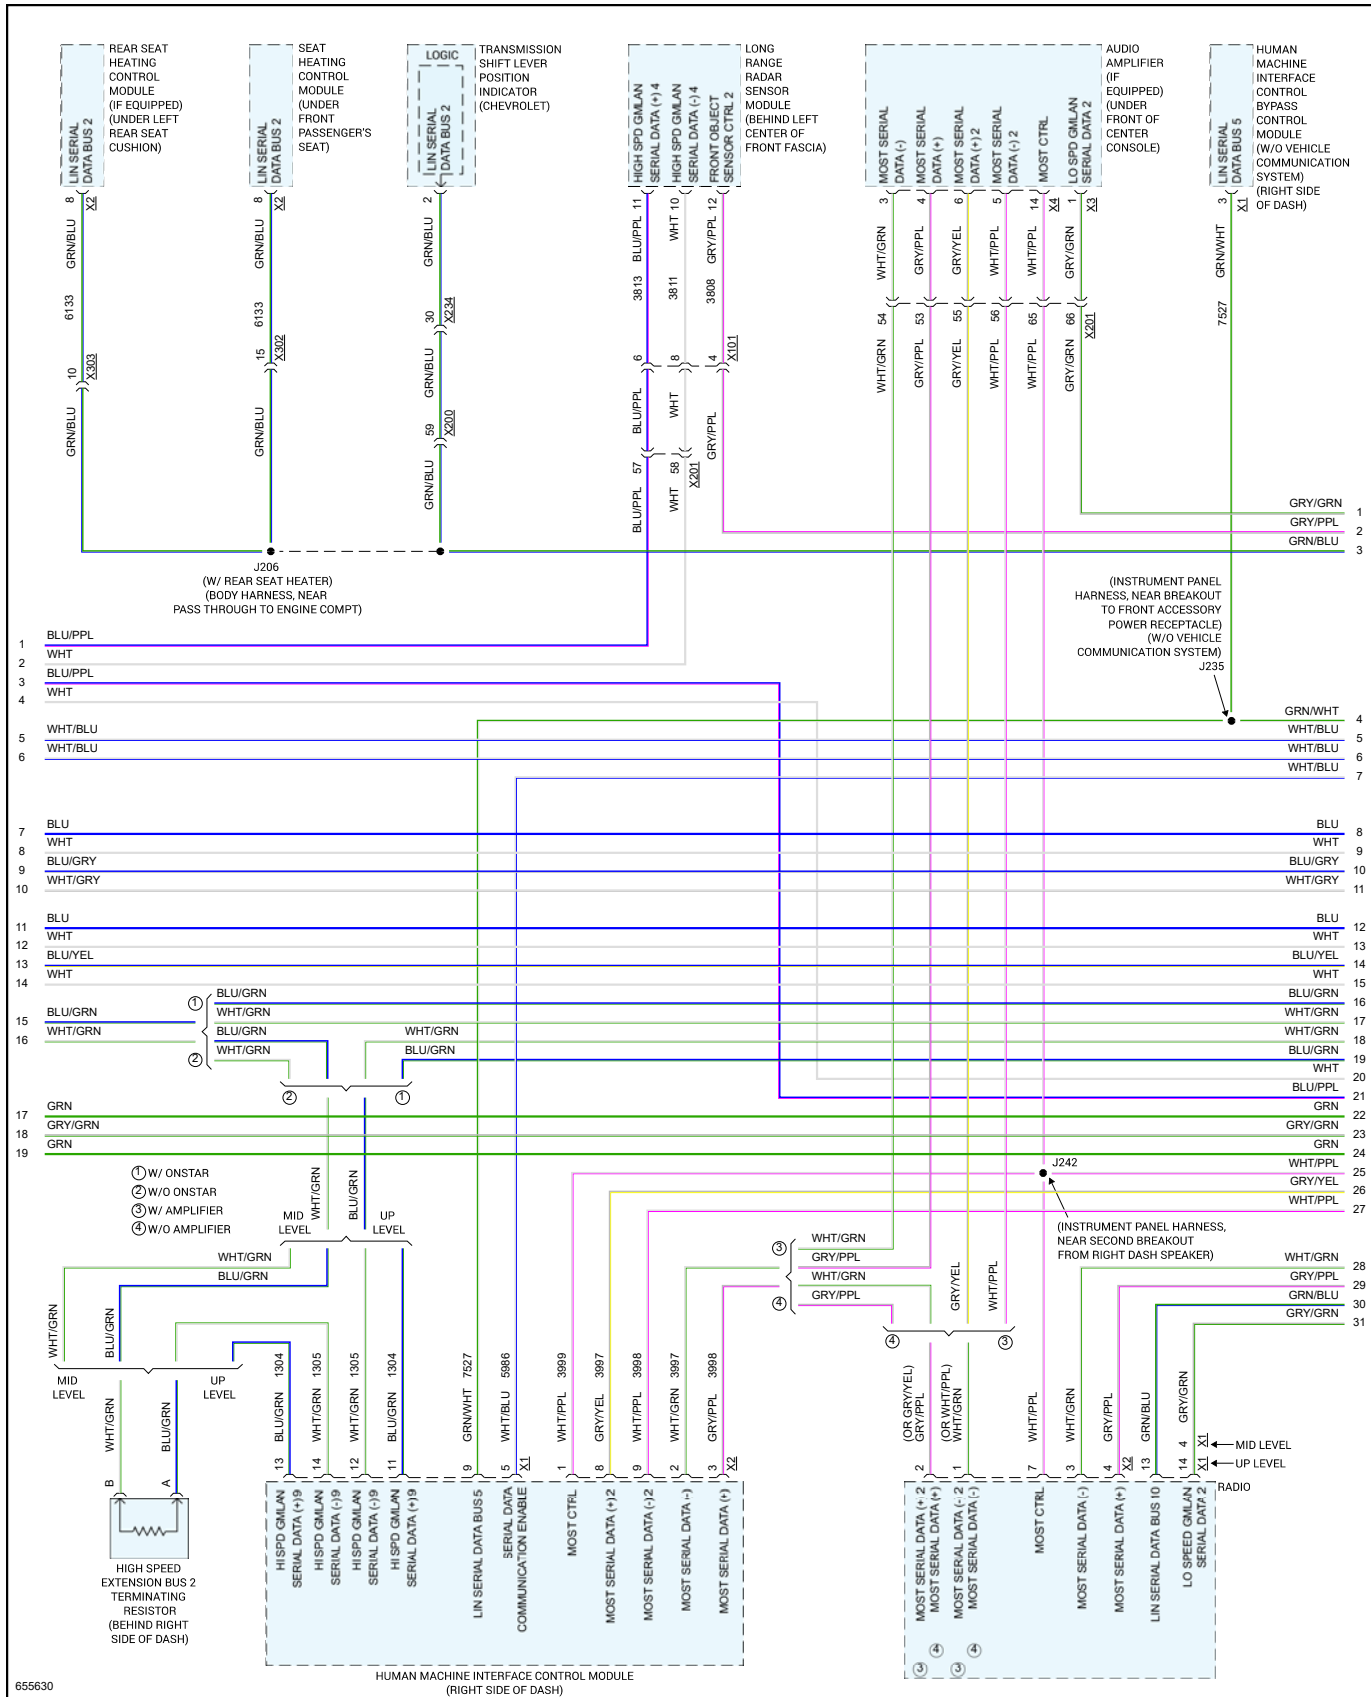

2019 Chevy Truck Traverse AWD V6-3.6L

Vehicle > Powertrain Management > Computers and Control Systems > Information Bus > Diagrams > Electrical - Interactive Color (Non OE)

Computer Data Lines - Page 1 of 7

2019 Chevy Truck Traverse AWD V6-3.6L

Vehicle > Powertrain Management > Computers and Control Systems > Information Bus > Diagrams > Electrical - Interactive Color (Non OE)

Computer Data Lines - Page 3 of 7

2019 Chevy Truck Traverse AWD V6-3.6L

Vehicle > Powertrain Management > Computers and Control Systems > Information Bus > Diagrams > Electrical - Interactive Color (Non OE)

Computer Data Lines - Page 4 of 7

2019 Chevy Truck Traverse AWD V6-3.6L

Vehicle > Powertrain Management > Computers and Control Systems > Information Bus > Diagrams > Electrical - Interactive Color (Non OE)

Computer Data Lines - Page 5 of 7