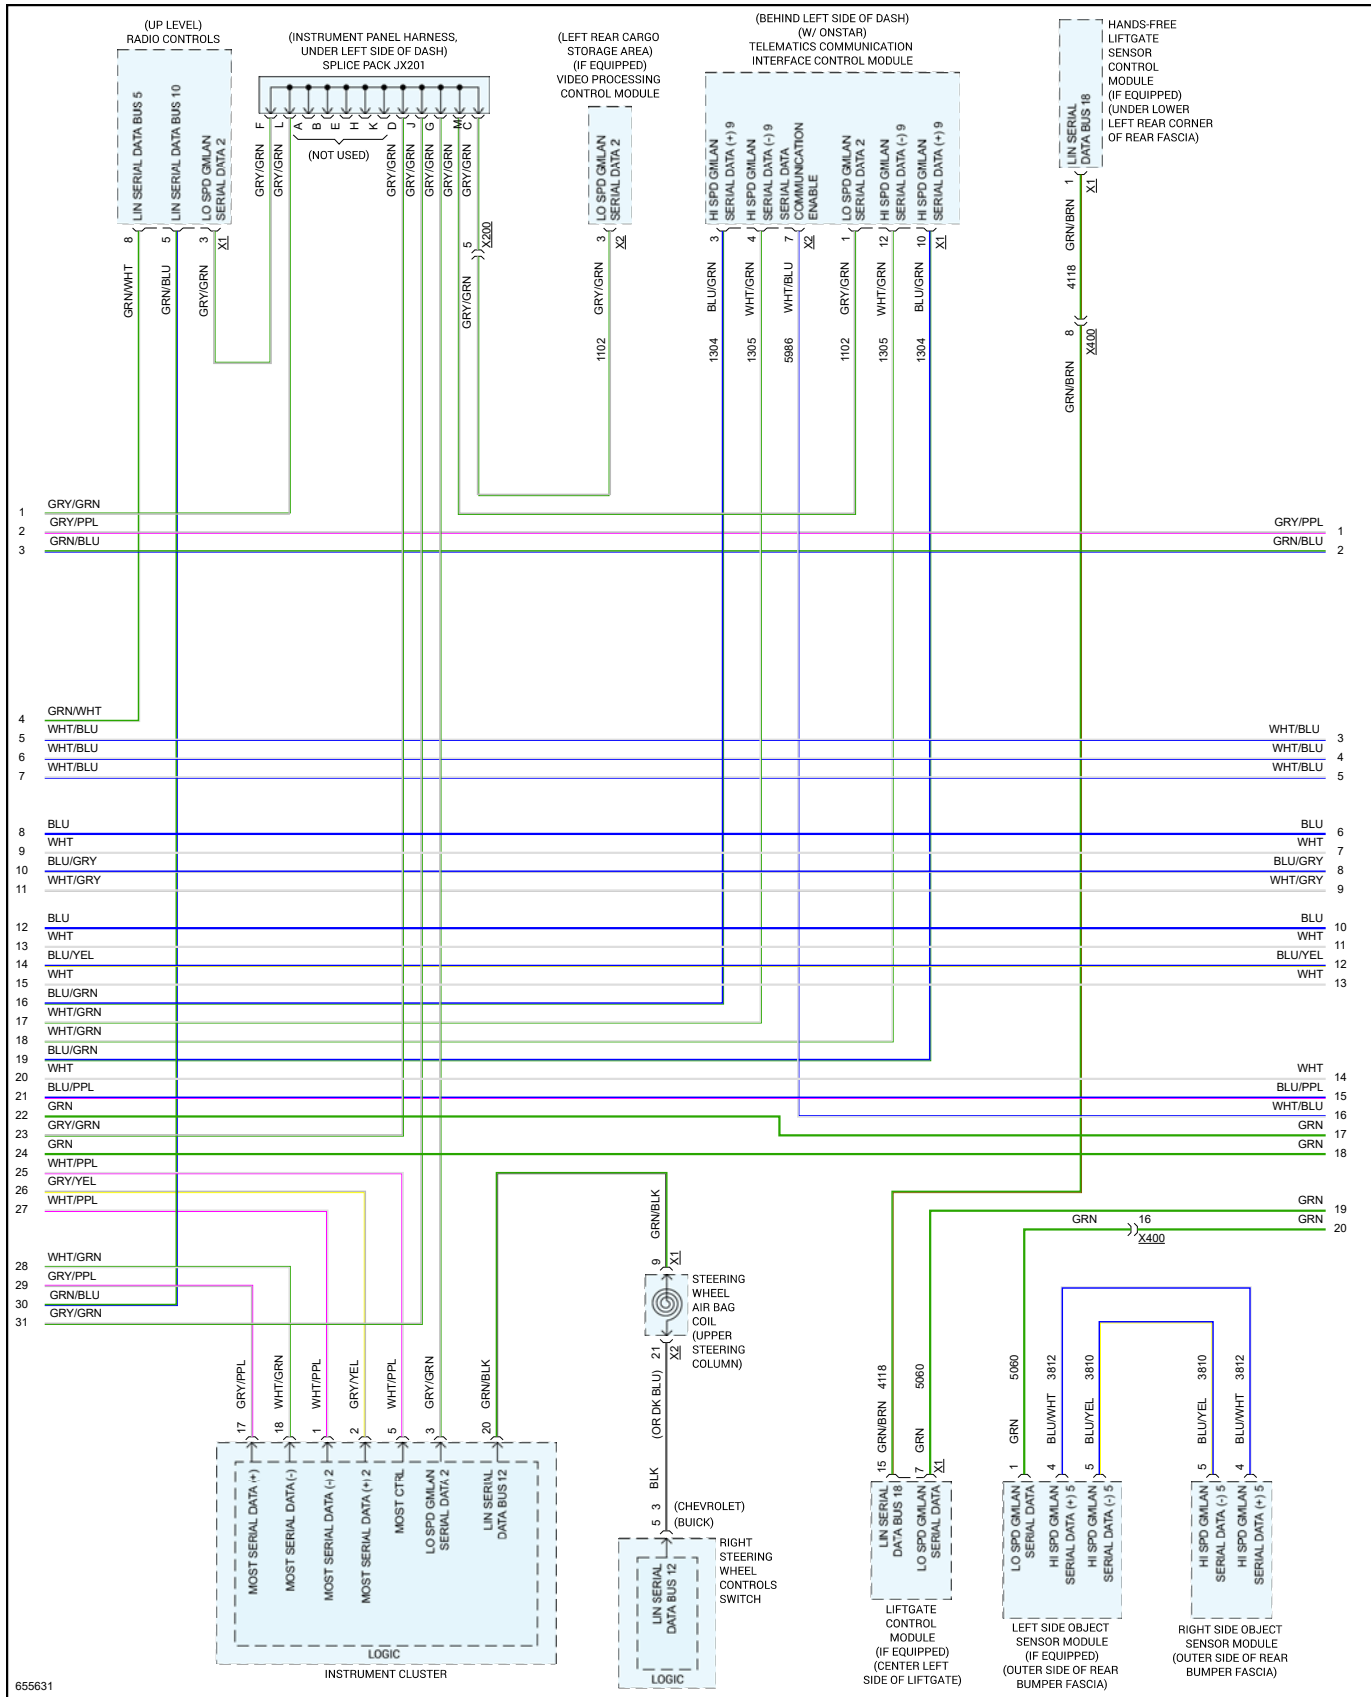

2019 Chevy Truck Traverse AWD V6-3.6L

Vehicle > Powertrain Management > Computers and Control Systems > Information Bus > Diagrams > Electrical - Interactive Color (Non OE)

Computer Data Lines - Page 1 of 7

2019 Chevy Truck Traverse AWD V6-3.6L

Vehicle > Powertrain Management > Computers and Control Systems > Information Bus > Diagrams > Electrical - Interactive Color (Non OE)

Computer Data Lines - Page 3 of 7

2019 Chevy Truck Traverse AWD V6-3.6L

Vehicle > Powertrain Management > Computers and Control Systems > Information Bus > Diagrams > Electrical - Interactive Color (Non OE)

Computer Data Lines - Page 4 of 7

2019 Chevy Truck Traverse AWD V6-3.6L

Vehicle > Powertrain Management > Computers and Control Systems > Information Bus > Diagrams > Electrical - Interactive Color (Non OE)

Computer Data Lines - Page 5 of 7