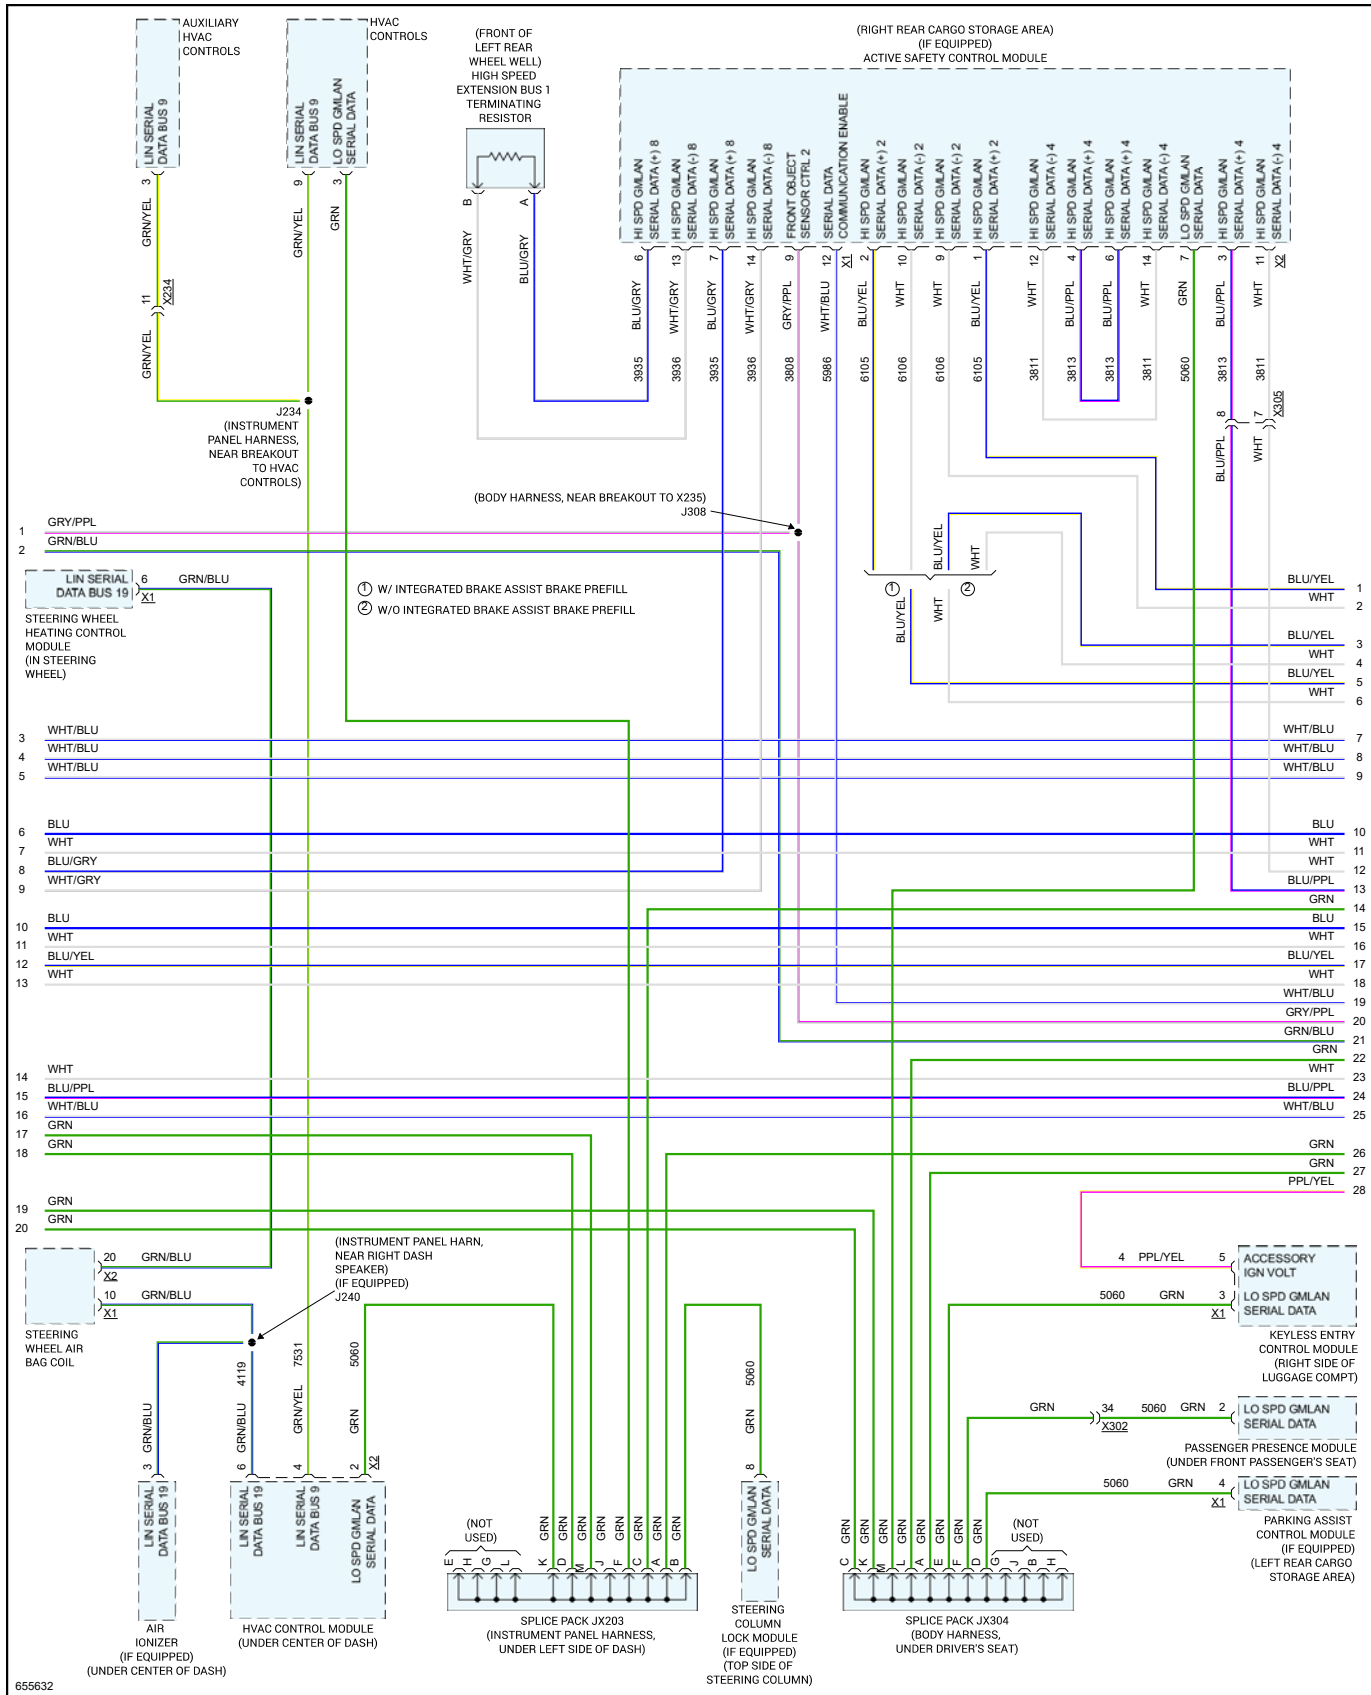

2019 Chevy Truck Traverse AWD V6-3.6L

Vehicle > Powertrain Management > Computers and Control Systems > Information Bus > Diagrams > Electrical - Interactive Color (Non OE)

Computer Data Lines - Page 3 of 7

2019 Chevy Truck Traverse AWD V6-3.6L

Vehicle > Powertrain Management > Computers and Control Systems > Information Bus > Diagrams > Electrical - Interactive Color (Non OE)

Computer Data Lines - Page 4 of 7

2019 Chevy Truck Traverse AWD V6-3.6L

Vehicle > Powertrain Management > Computers and Control Systems > Information Bus > Diagrams > Electrical - Interactive Color (Non OE)

Computer Data Lines - Page 5 of 7

2019 Chevy Truck Traverse AWD V6-3.6L

Vehicle > Powertrain Management > Computers and Control Systems > Information Bus > Diagrams > Electrical - Interactive Color (Non OE)

Computer Data Lines - Page 6 of 7