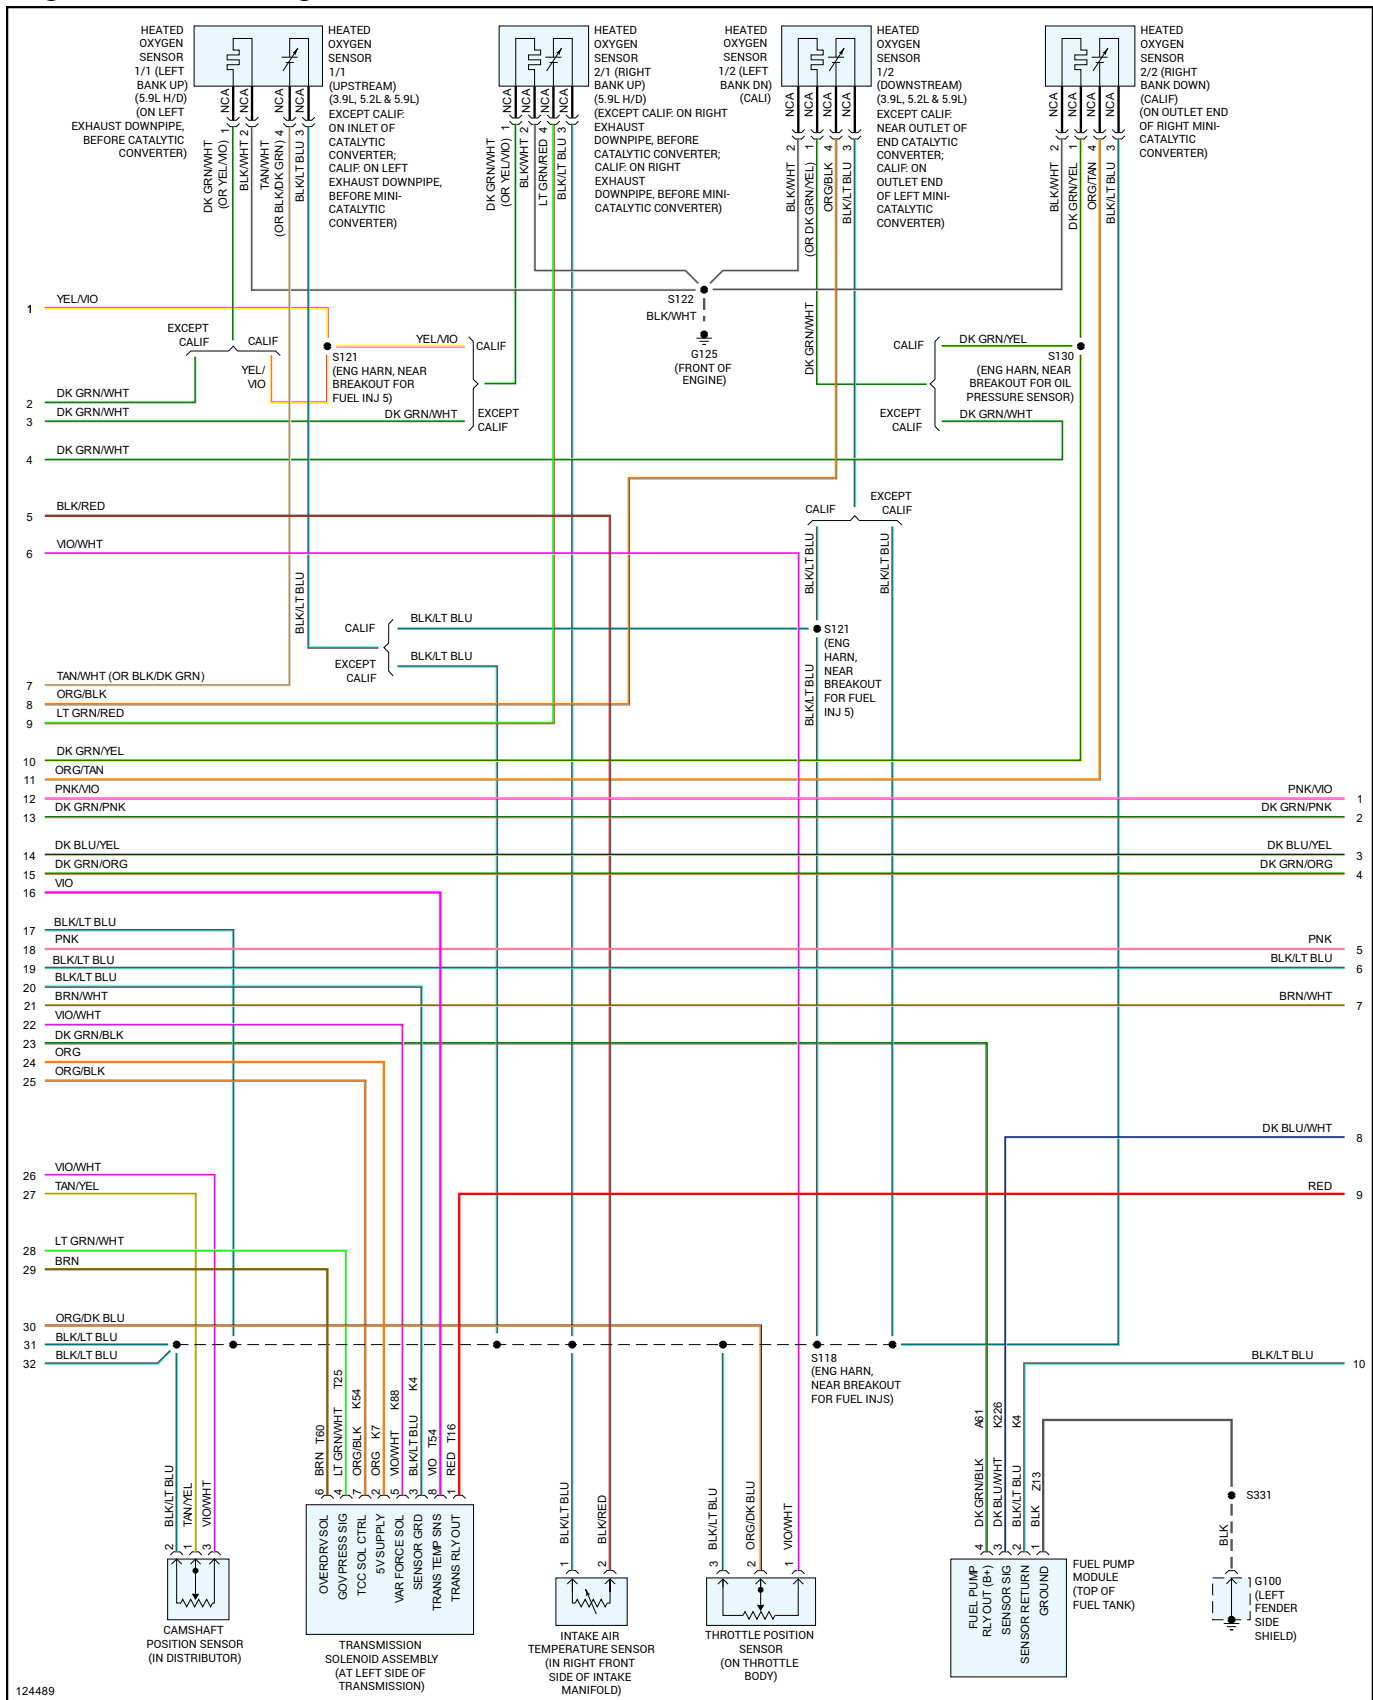

2000 Dodge or Ram Truck RAM 1500 Truck 2WD V8-5.2L VIN Y

2000 Dodge or Ram Truck RAM 1500 Truck 2WD V8-5.2L VIN Y

Vehicle > Powertrain Management > Diagrams > Electrical - Interactive Color (Non OE)