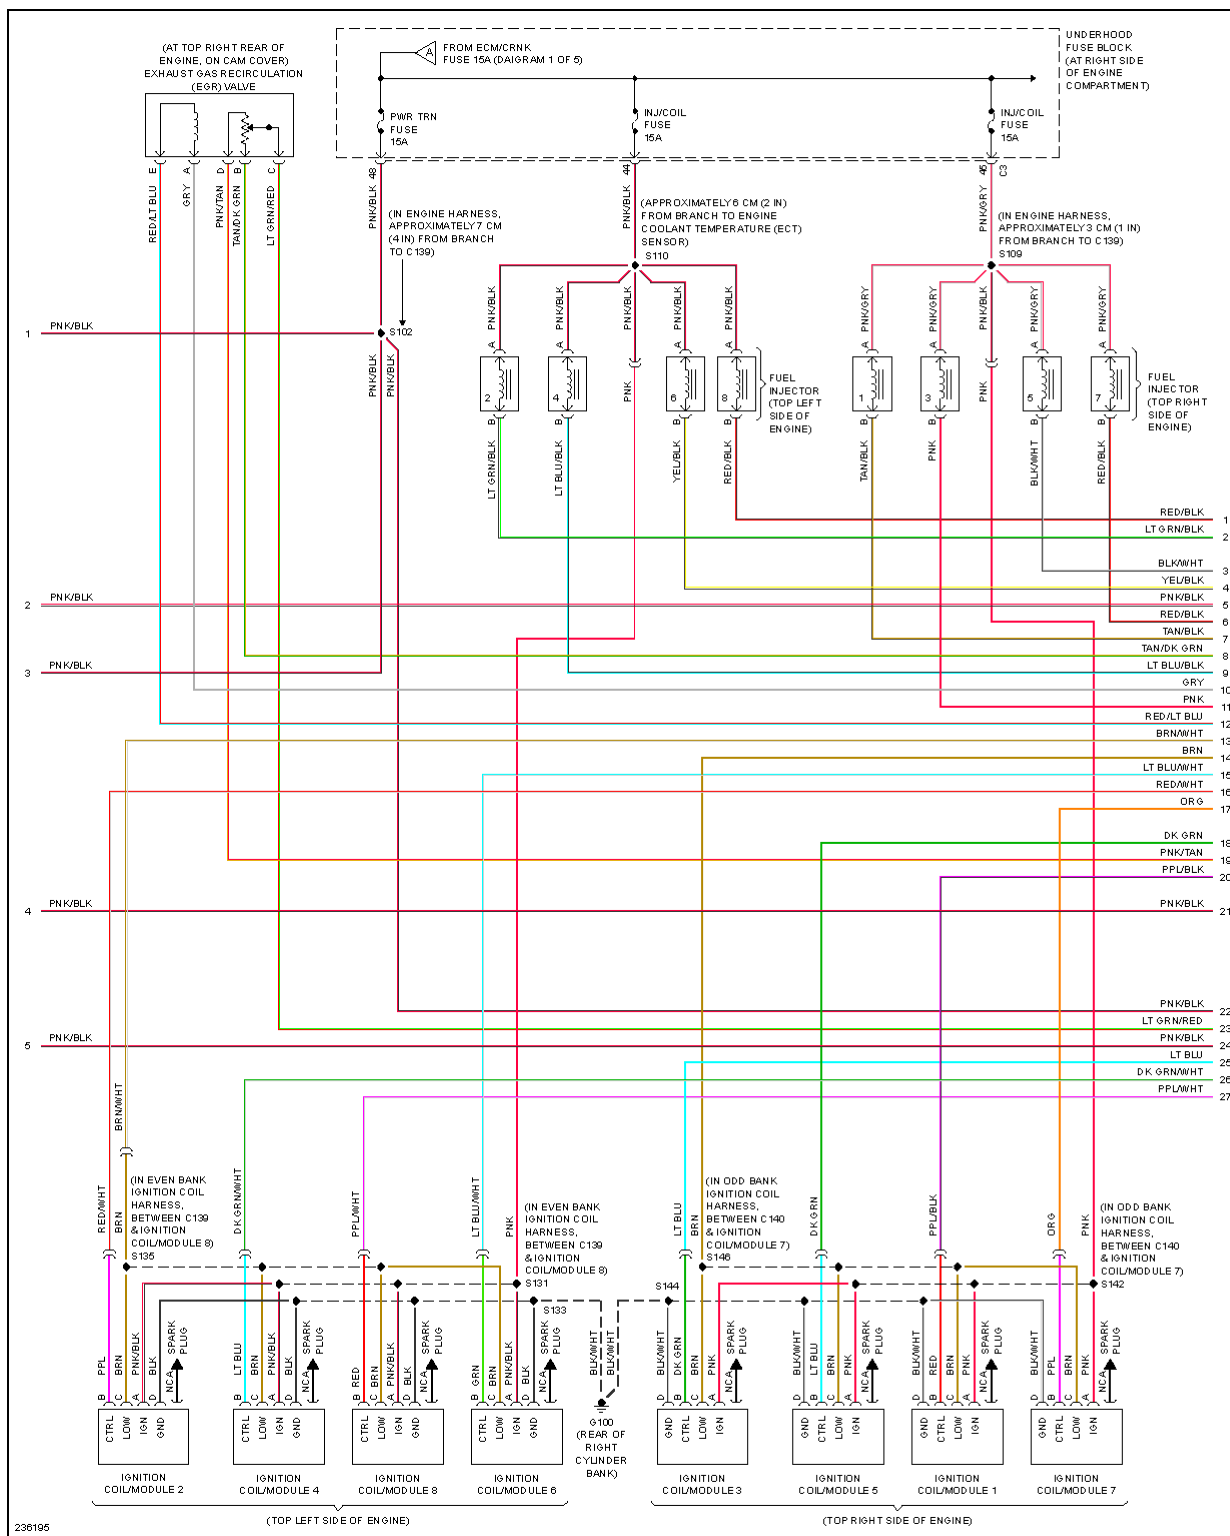

2006 Cadillac DTS

SYSTEM WIRING DIAGRAMS

Fig. 23: 4.6L VIN 9, Engine Performance Circuit (1 of 5)

2006 Cadillac DTS

SYSTEM WIRING DIAGRAMS

Fig. 24: 4.6L VIN 9, Engine Performance Circuit (2 of 5)

2006 Cadillac DTS

SYSTEM WIRING DIAGRAMS

Fig. 25: 4.6L VIN 9, Engine Performance Circuit (3 of 5)

2006 Cadillac DTS

SYSTEM WIRING DIAGRAMS

Fig. 26: 4.6L VIN 9, Engine Performance Circuit (4 of 5)

2006 Cadillac DTS

SYSTEM WIRING DIAGRAMS

Fig. 27: 4.6L VIN 9, Engine Performance Circuit (5 of 5)