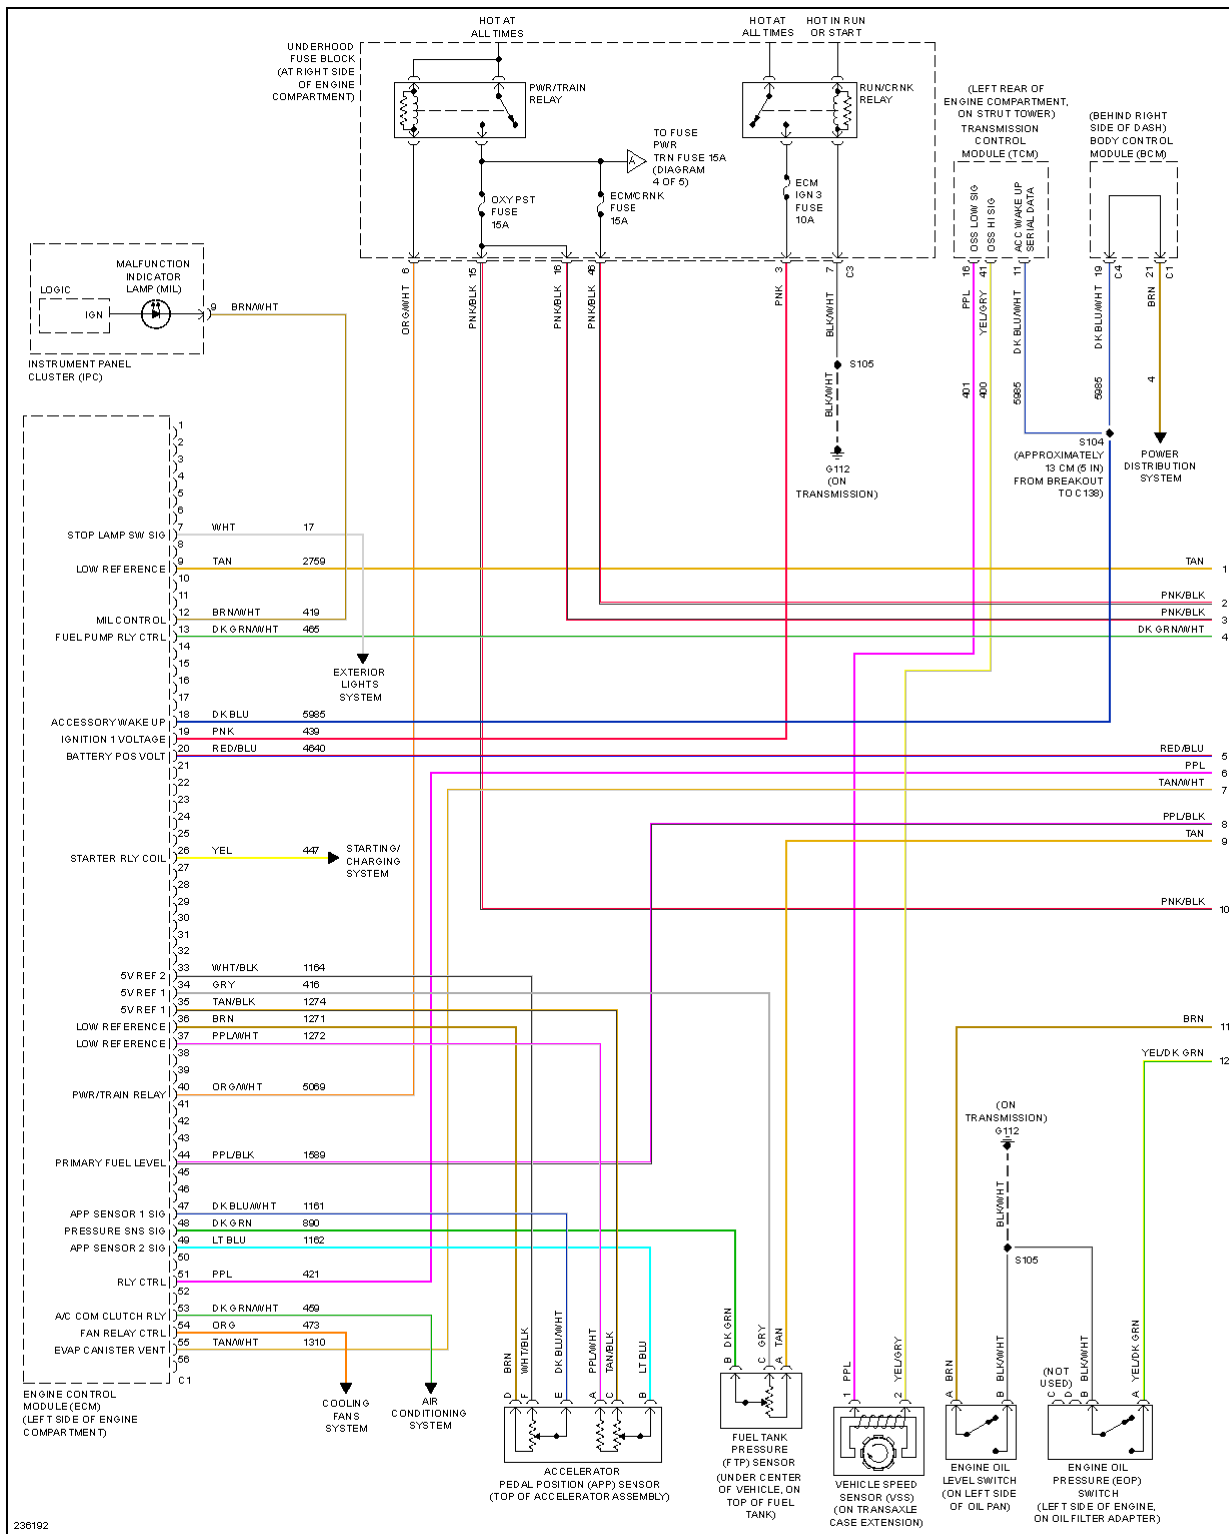

2006 Cadillac DTS

SYSTEM WIRING DIAGRAMS

Fig. 23: 4.6L VIN 9, Engine Performance Circuit (1 of 5)

2006 Cadillac DTS

SYSTEM WIRING DIAGRAMS

Fig. 24: 4.6L VIN 9, Engine Performance Circuit (2 of 5)

2006 Cadillac DTS

SYSTEM WIRING DIAGRAMS

Fig. 25: 4.6L VIN 9, Engine Performance Circuit (3 of 5)

2006 Cadillac DTS

SYSTEM WIRING DIAGRAMS

Fig. 26: 4.6L VIN 9, Engine Performance Circuit (4 of 5)

2006 Cadillac DTS

SYSTEM WIRING DIAGRAMS

Fig. 27: 4.6L VIN 9, Engine Performance Circuit (5 of 5)