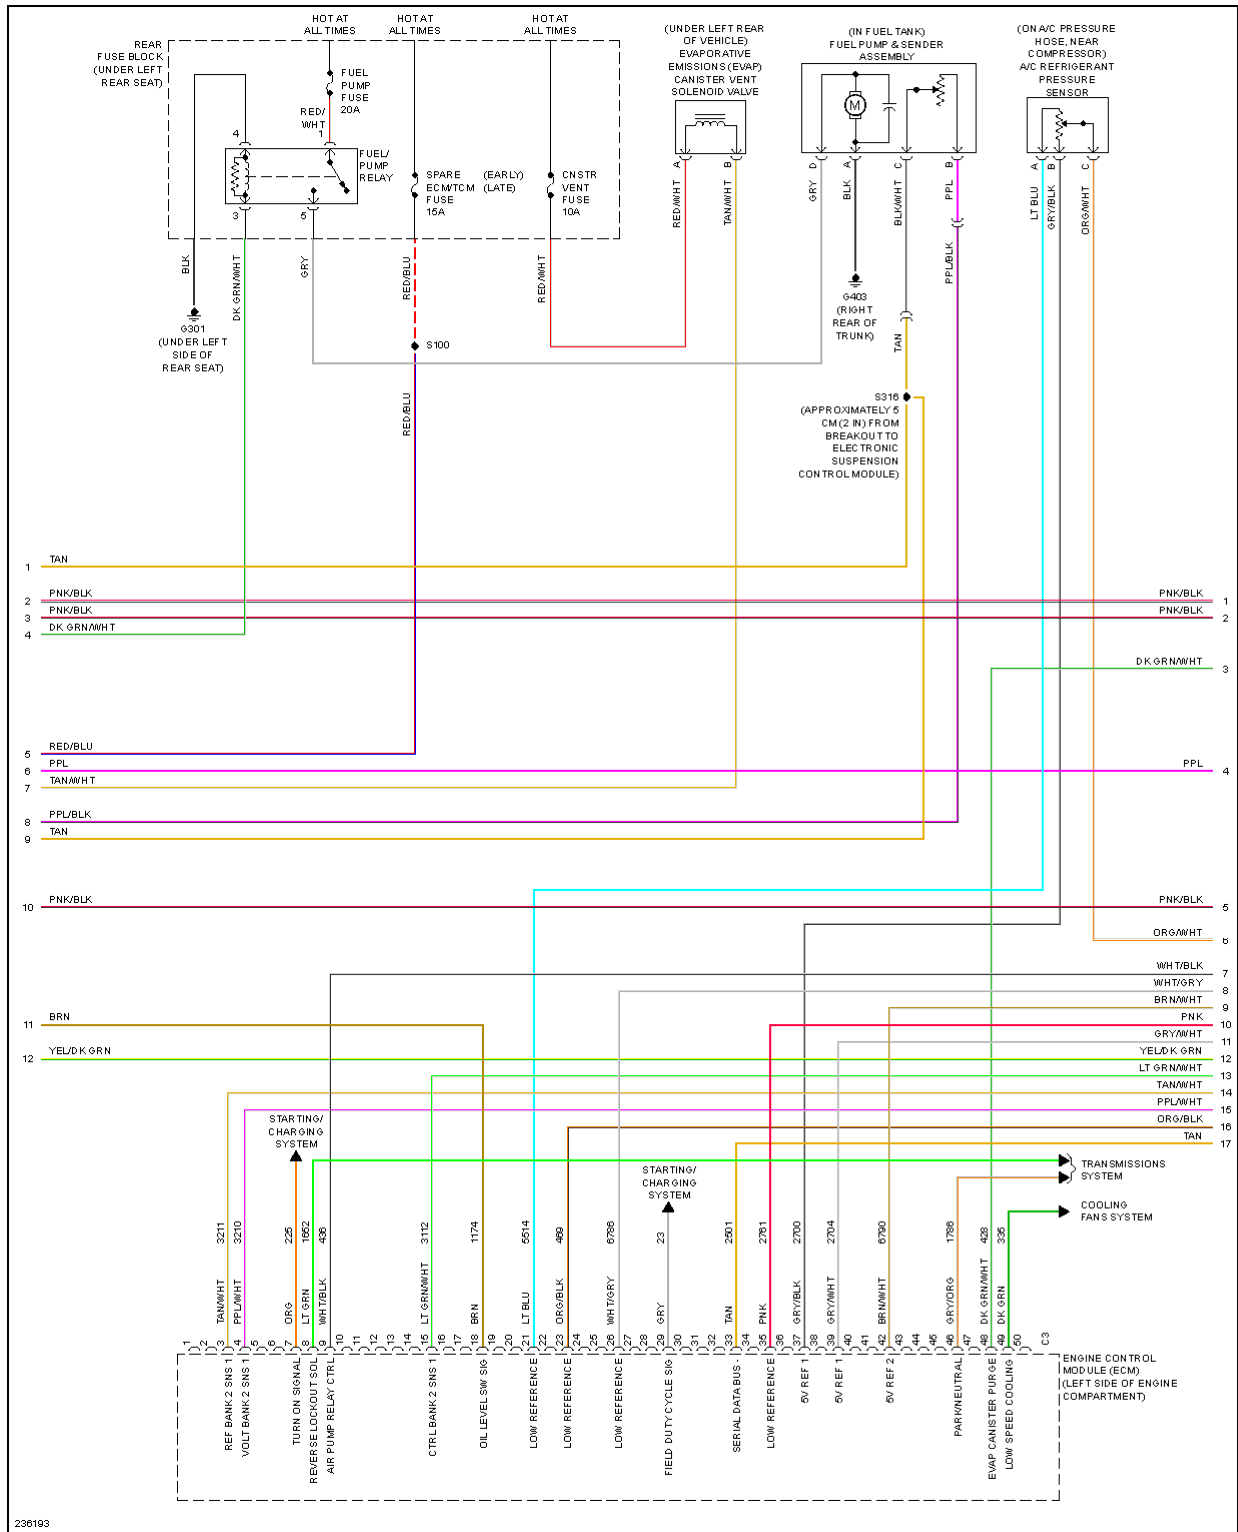

2006 Cadillac DTS

SYSTEM WIRING DIAGRAMS

Fig. 23: 4.6L VIN 9, Engine Performance Circuit (1 of 5)

2006 Cadillac DTS

SYSTEM WIRING DIAGRAMS

Fig. 24: 4.6L VIN 9, Engine Performance Circuit (2 of 5)

2006 Cadillac DTS

SYSTEM WIRING DIAGRAMS

Fig. 25: 4.6L VIN 9, Engine Performance Circuit (3 of 5)

2006 Cadillac DTS

SYSTEM WIRING DIAGRAMS

Fig. 26: 4.6L VIN 9, Engine Performance Circuit (4 of 5)

2006 Cadillac DTS

SYSTEM WIRING DIAGRAMS

Fig. 27: 4.6L VIN 9, Engine Performance Circuit (5 of 5)