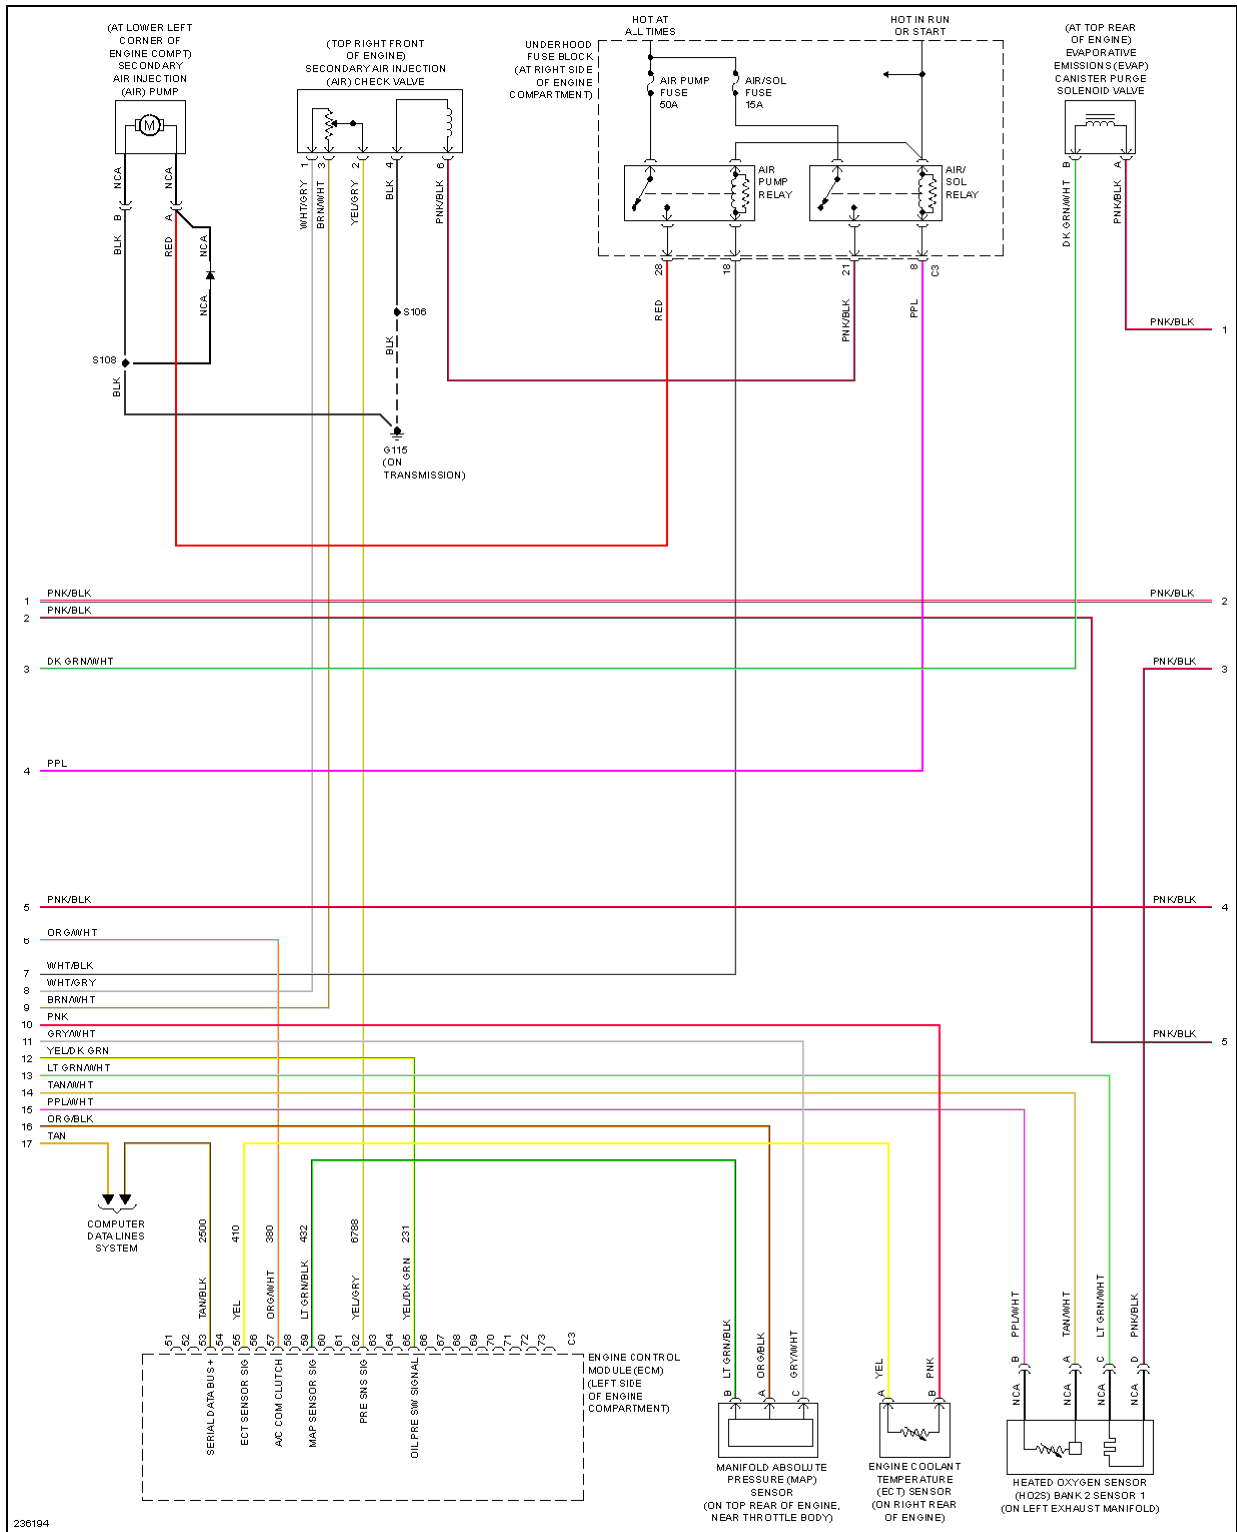

2006 Cadillac DTS

SYSTEM WIRING DIAGRAMS

Fig. 23: 4.6L VIN 9, Engine Performance Circuit (1 of 5)

2006 Cadillac DTS

SYSTEM WIRING DIAGRAMS

Fig. 24: 4.6L VIN 9, Engine Performance Circuit (2 of 5)

2006 Cadillac DTS

SYSTEM WIRING DIAGRAMS

Fig. 25: 4.6L VIN 9, Engine Performance Circuit (3 of 5)

2006 Cadillac DTS

SYSTEM WIRING DIAGRAMS

Fig. 26: 4.6L VIN 9, Engine Performance Circuit (4 of 5)

2006 Cadillac DTS

SYSTEM WIRING DIAGRAMS

Fig. 27: 4.6L VIN 9, Engine Performance Circuit (5 of 5)